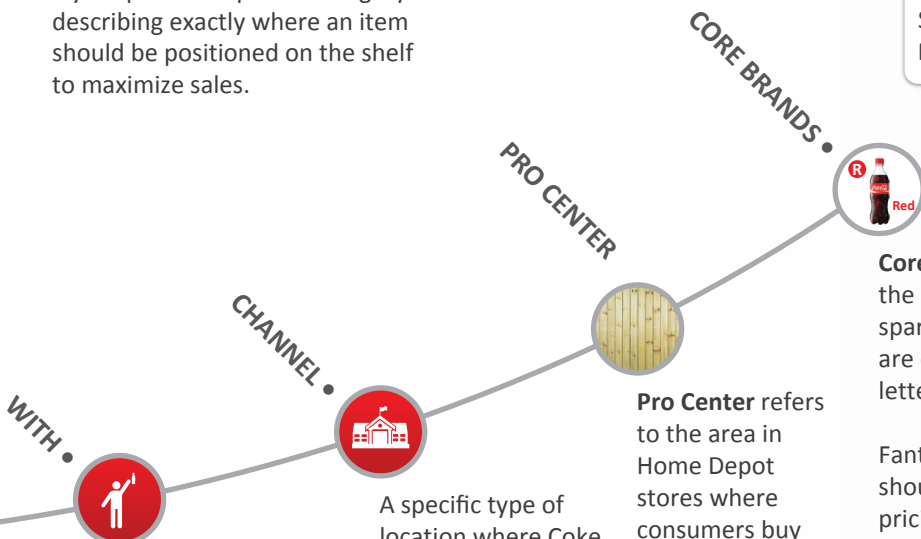

Terminology Job Aid

A **Planogram** is a picture of a layout plan of a specific category describing exactly where an item should be positioned on the shelf to maximize sales.

COOLER ABUSE
When a non-Coca Cola Product is stocked in a Coca Cola Cooler

Point of Sales is a term used by Coca-Cola to refer to **Point of Purchase**. Point of Sales is also called **Messaging**.

Out of Stock (OOS)
No bottles or cans present for a particular Coca-Cola product based on Plan-O-Gram or shelf tags, one or the other must be present to determine in-stock situation.

WITH
Within arm's reach of a beverage and food item when outside of store center.

CHANNEL
A specific type of location where Coke products are sold:

- * Supermarket
- * Meijer
- * Walmart
- * Convenience
- * Drug
- * Food Service and On Premise

PRO CENTER
Pro Center refers to the area in Home Depot stores where consumers buy bulk lumber.

CORE BRANDS
Core Brands represent the primary Coca-Cola sparkling products and are coded by the first letter of their label color.